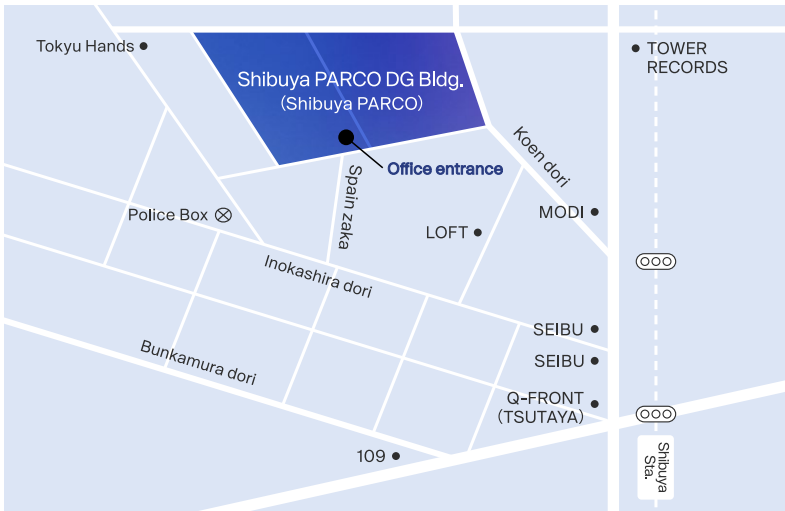

1. Map of surrounding areas

2. Shibuya PARCO DG Bldg. 1st floor

Enter the building via the office entrance and take the lift to the 10th floor.

Please note that the entrance is different from the entrance to the Shibuya PARCO stores.

1st floor map

Office entrance

Lift hall

3. Shibuya PARCO DG Bldg. 10th floor

There is a general reception and flapper gate for Digital Garage and Kakaku.com.

Please pass through the flapper gate by holding up the guest QR code and use the lift at the back of the gate to go up to the destination floor.

10th floor map

General reception desk

Flapper gate