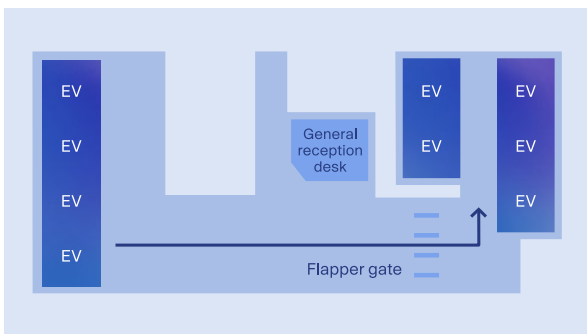

1st floor map

Office entrance

Lift hall

3. Shibuya PARCO DG Bldg. 10th floor

There is a general reception and flapper gate for Digital Garage and Kakaku.com.

Please pass through the flapper gate by holding up the guest QR code and use the lift at the back of the gate to go up to the destination floor.

10th floor map

General reception desk

Flapper gate